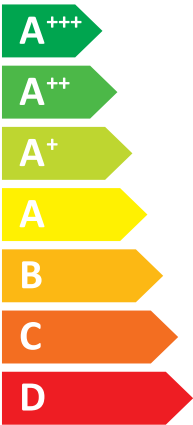

ENERG

енергия · ενεργεια

Panasonic

WH-ADC0309J3E5AN/WH-UD07JE5

A⁺⁺

A⁺

Two sound power level icons. The top one shows a speaker icon with sound waves and the text "41 dB". The bottom one shows a house icon with sound waves and the text "59 dB".

A legend for power consumption with three colored squares: dark blue for "6 kW", medium blue for "7 kW", and light blue for "6 kW".

2019

811/2013