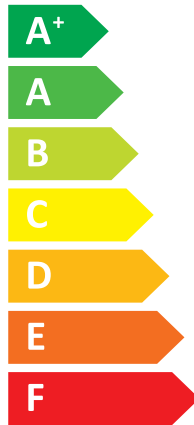

ENERG

енергия · ενεργεια

Panasonic

WH-ADC0309J3E5AN/WH-UD07JE5

A⁺⁺

A⁺

Two sound power level icons. The top one shows a speaker icon with sound waves and the text "41 dB". The bottom one shows a house icon with sound waves and the text "59 dB".

A legend for power consumption with three colored squares: dark blue for "6 kW", medium blue for "7 kW", and light blue for "6 kW".

2019

811/2013