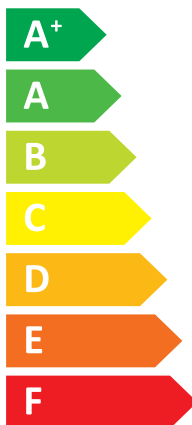

ENERG

енергия · ενέργεια

Panasonic

WH-ADC0309J3E5AN/WH-UD05JE5

A++

A+

Two icons showing sound power levels. The top icon shows a speaker inside a house with the text "41 dB". The bottom icon shows a speaker outside a house with the text "55 dB".

A legend box containing three entries: a dark blue square next to "2 kW", a medium blue square next to "4 kW", and a light blue square next to "4 kW".

2019

811/2013